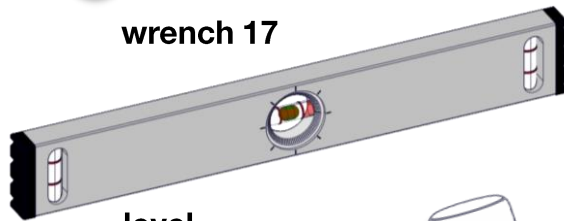

wrench 17

level

hammer

Loctite Super Glue

ratchet wrench extension + wrench socket 17

ratchet

0123-50000-0

Installation BOTTOM PART

Installation BOTTOM PART

Installation TOP PART

Installation TOP PART

Installation SIDE PROFILES

Installation SIDE PROFILES

L/R

Installation UNI Shelf

Installation UNI Shelf