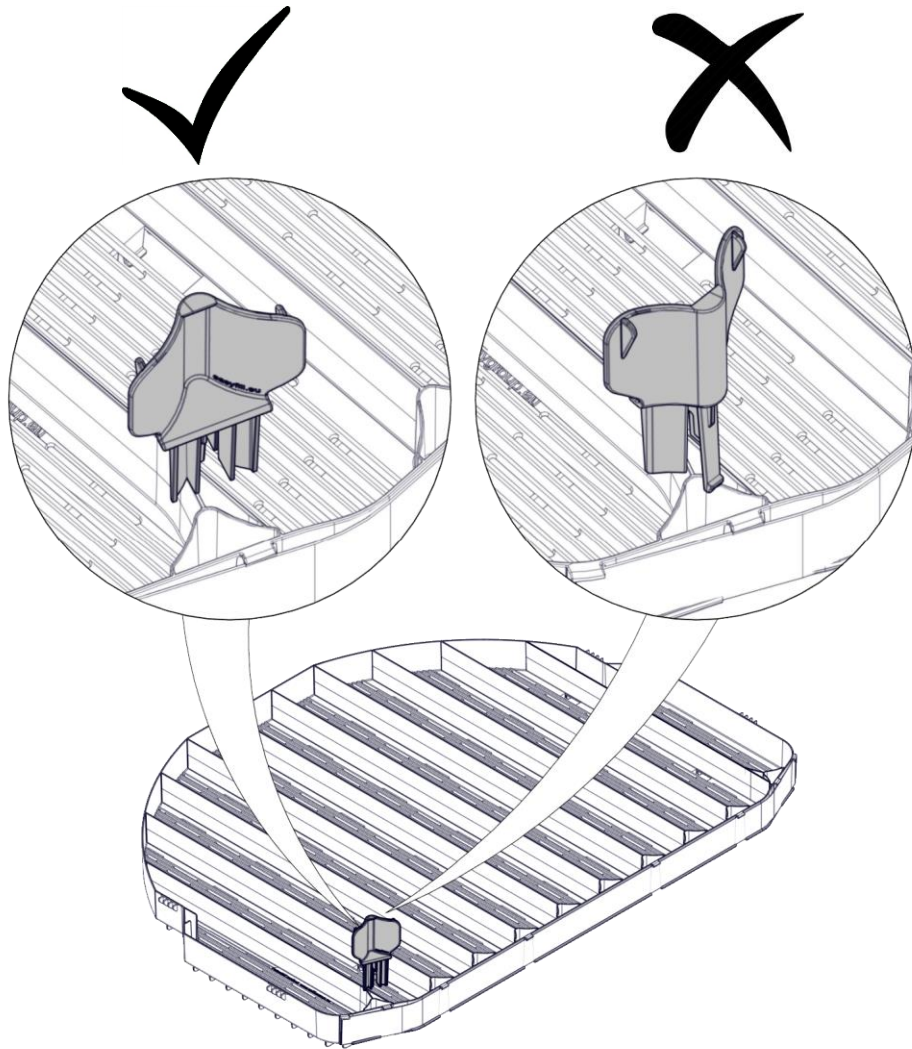

3

4

5

6

10x

INSTALLATION USER MANUAL OF BEVERAGE 90 SHELF

INSTALLATION OF BEVERAGE 90 SHELF

1

 = 10x

2

3

CLEANING THE SHELF

1

2

Thanks!
www.easyfill.se

ALL PICTURES SHOWN ARE FOR ILLUSTRATION PURPOSE ONLY.
ACTUAL PRODUCT MAY VARY DUE TO PRODUCT ENHANCEMENT.
ALL CHANGES ARE RESERVED BY EASYFILL.