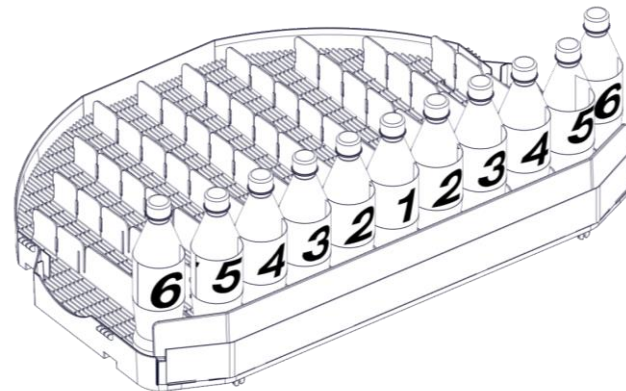

3

4

5

6

10x

INSTALLATION USER MANUAL OF BEVERAGE 90 SHELF

INSTALLATION OF BEVERAGE 90 SHELF

1

 = 10x

2

3

CLEANING THE SHELF

1

2

Thanks!
www.easyfill.se

ALL PICTURES SHOWN ARE FOR ILLUSTRATION PURPOSE ONLY.
ACTUAL PRODUCT MAY VARY DUE TO PRODUCT ENHANCEMENT.
ALL CHANGES ARE RESERVED BY EASYFILL.