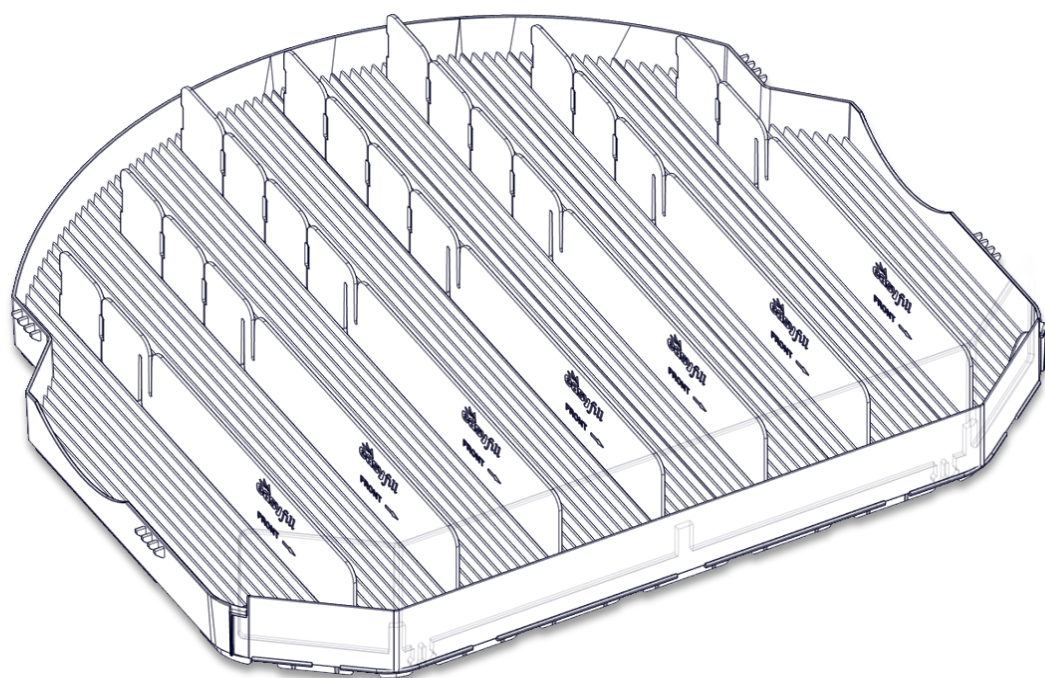

3

4

5

6

10x

INSTALLATION USER MANUAL OF BEVERAGE 90 SHELF

INSTALLATION OF BEVERAGE 90 SHELF

1

 = 10x

2

3

CLEANING THE SHELF

1

2

Thanks!
www.easyfill.se

ALL PICTURES SHOWN ARE FOR ILLUSTRATION PURPOSE ONLY.
ACTUAL PRODUCT MAY VARY DUE TO PRODUCT ENHANCEMENT.
ALL CHANGES ARE RESERVED BY EASYFILL.