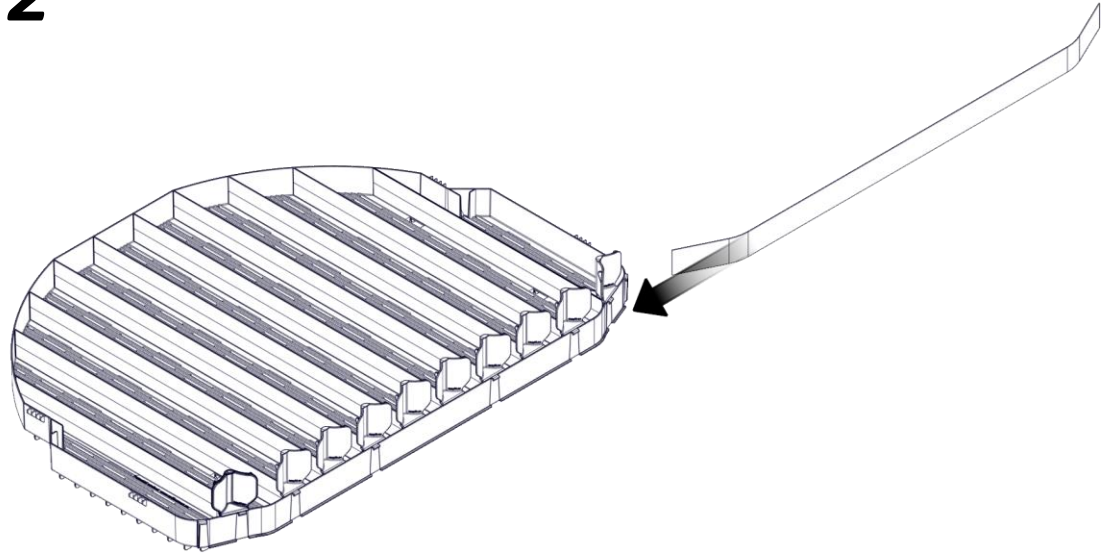

3

4

5

6

10x

INSTALLATION USER MANUAL OF BEVERAGE 90 SHELF

INSTALLATION OF BEVERAGE 90 SHELF

1

 = 10x

2

3

CLEANING THE SHELF

1

2

Thanks!
www.easyfill.se

ALL PICTURES SHOWN ARE FOR ILLUSTRATION PURPOSE ONLY.
ACTUAL PRODUCT MAY VARY DUE TO PRODUCT ENHANCEMENT.
ALL CHANGES ARE RESERVED BY EASYFILL.