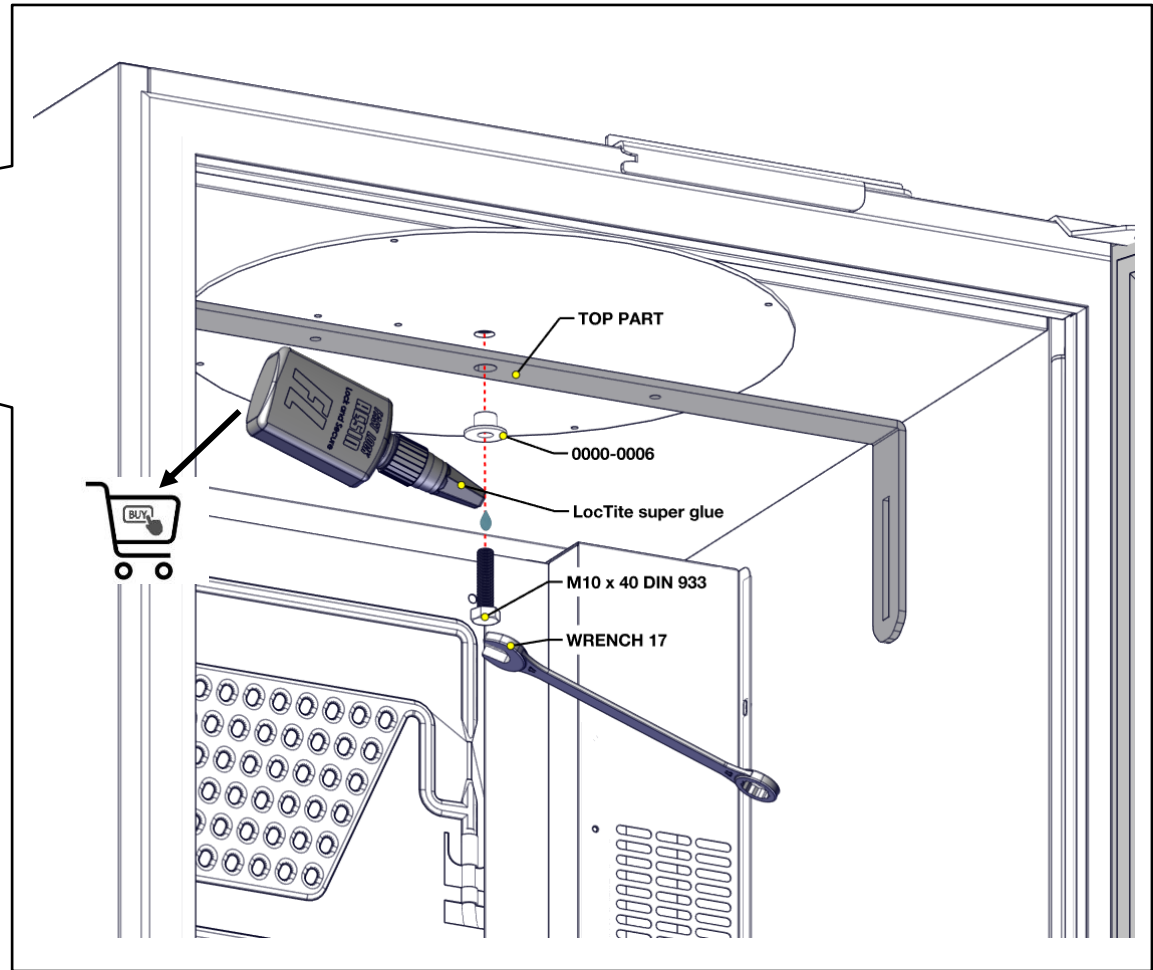

wrench 17

level

hammer

Loctite Super Glue

ratchet wrench extension + wrench socket 17

ratchet

0123-50000-0

Installation BOTTOM PART

Installation BOTTOM PART

Installation TOP PART

Installation TOP PART

Installation SIDE PROFILES

Installation SIDE PROFILES

L/R

Installation UNI Shelf

Installation UNI Shelf