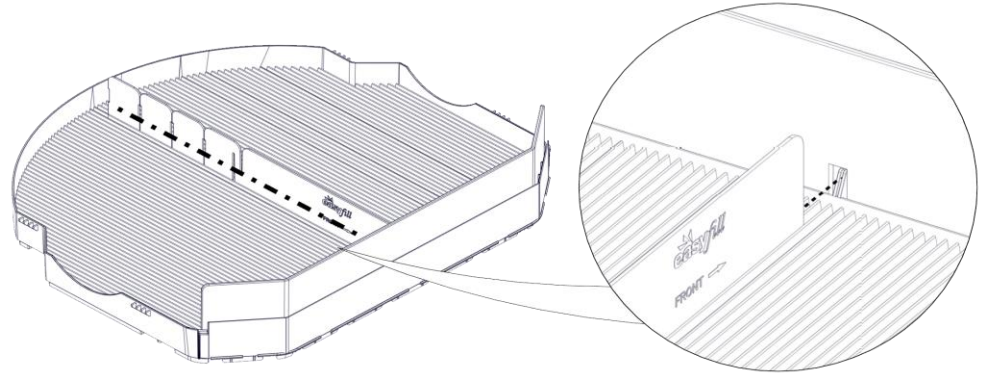

Installation BOTTOM PART

Installation TOP PART

Installation TOP PART

Installation SIDE PROFILES

Installation SIDE PROFILES

L/R

Installation UNI Shelf

Installation UNI Shelf

2x

2x

1

2

3

4

5

5, **7**, 9, 11

7 x 0,7 L

Ø 73 mm

2x

2x

1

2

3

4