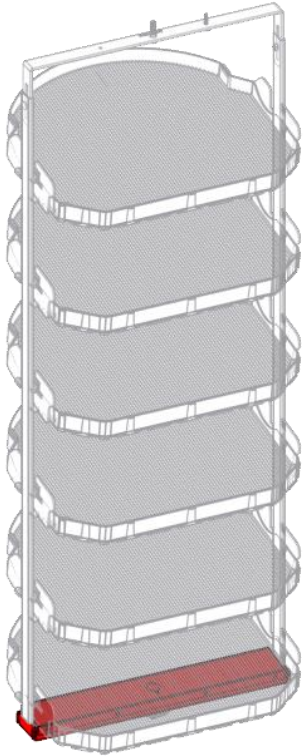

wrench 17

level

hammer

Loctite Super Glue

ratchet wrench extension + wrench socket 17

ratchet

0123-50000-0

Installation BOTTOM PART

Installation BOTTOM PART

Installation TOP PART

Installation TOP PART

Installation SIDE PROFILES

Installation SIDE PROFILES

L/R

Installation UNI Shelf

Installation UNI Shelf