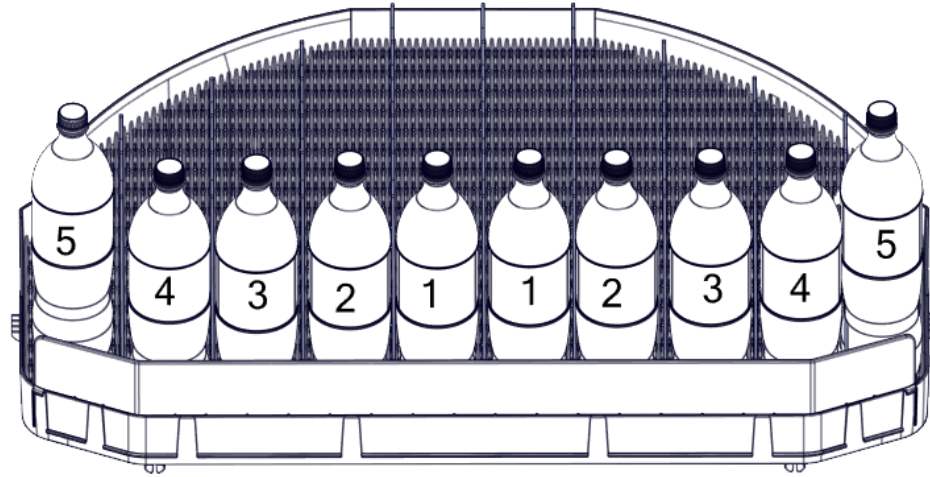

7 x 0,7 L

Ø 73 mm

2x

2x

1

2

3

4

5

6

INSTALLATION USER MANUAL OF UNI SHELF 90

INSTALLATION OF UNI SHELF 90

6, 8, **10**, 12

10 x

3x

2x

2x

2x

1

2

3

4

5

7, 9, **11**, 13