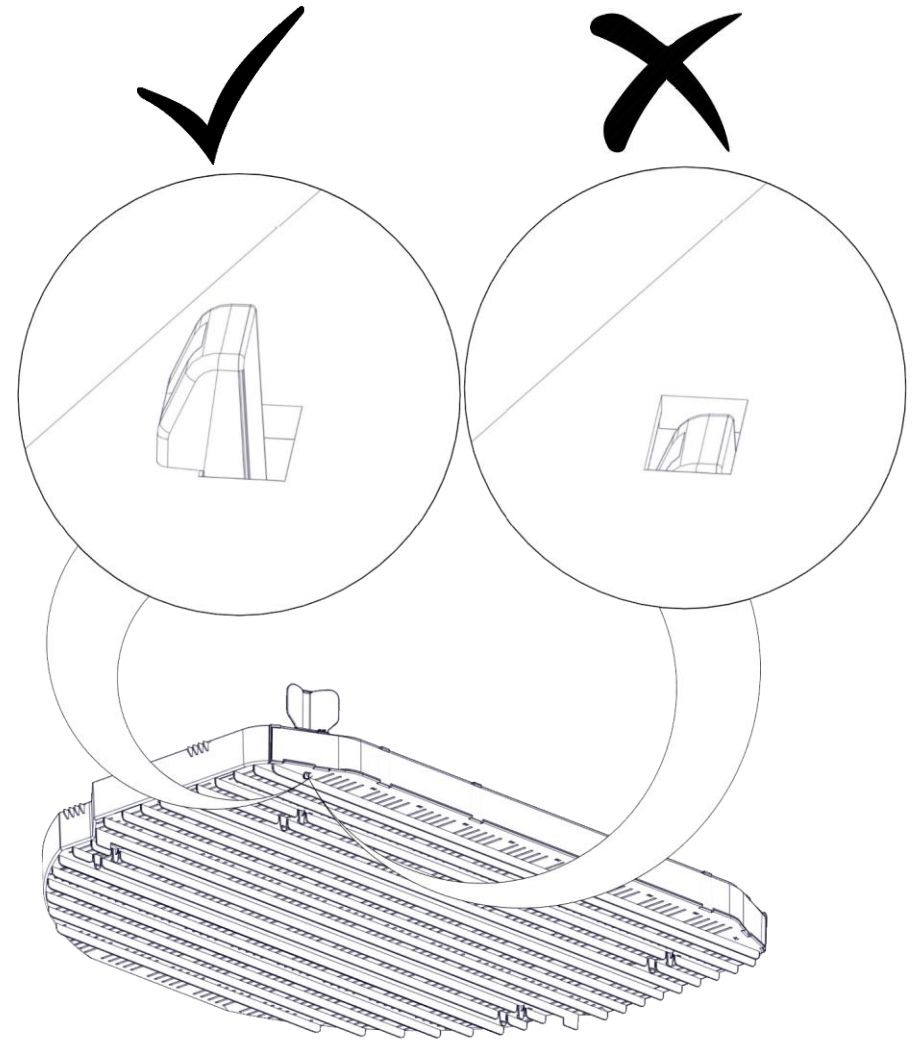

3

4

5

6

10x

INSTALLATION USER MANUAL OF BEVERAGE 90 SHELF

INSTALLATION OF BEVERAGE 90 SHELF

1

 = 10x

2

3

CLEANING THE SHELF

1

2

Thanks!
www.easyfill.se

ALL PICTURES SHOWN ARE FOR ILLUSTRATION PURPOSE ONLY.
ACTUAL PRODUCT MAY VARY DUE TO PRODUCT ENHANCEMENT.
ALL CHANGES ARE RESERVED BY EASYFILL.