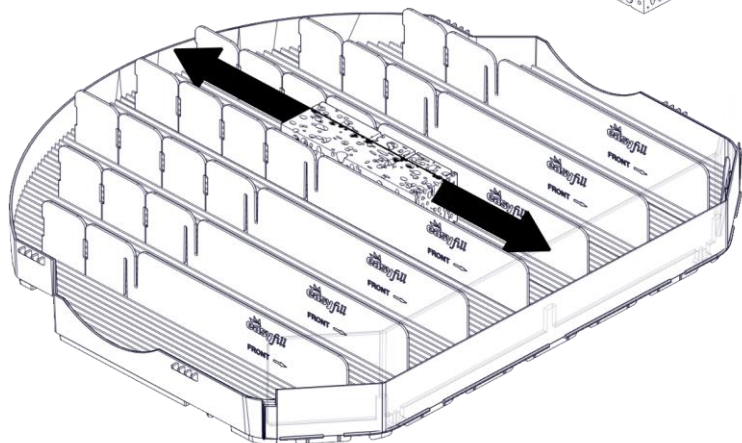

Installation BOTTOM PART

Installation TOP PART

Installation TOP PART

Installation SIDE PROFILES

Installation SIDE PROFILES

L/R

Installation UNI Shelf

Installation UNI Shelf

3

4

5

6

10x

INSTALLATION USER MANUAL OF BEVERAGE 90 SHELF

INSTALLATION OF BEVERAGE 90 SHELF

1

 = 10x

2

3

CLEANING THE SHELF

1

2

Thanks!
www.easyfill.se

ALL PICTURES SHOWN ARE FOR ILLUSTRATION PURPOSE ONLY.
ACTUAL PRODUCT MAY VARY DUE TO PRODUCT ENHANCEMENT.
ALL CHANGES ARE RESERVED BY EASYFILL.