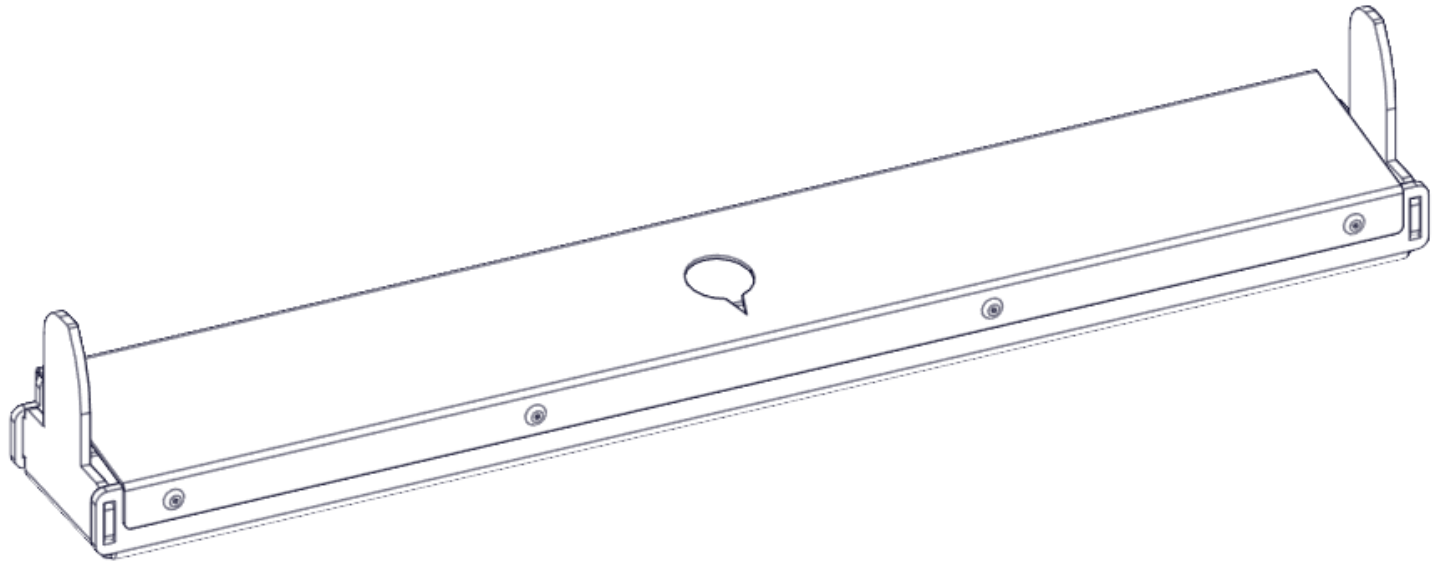

wrench 17

level

hammer

Loctite Super Glue

ratchet wrench extension + wrench socket 17

ratchet

0123-50000-0

Installation BOTTOM PART

Installation BOTTOM PART

Installation TOP PART

Installation TOP PART

Installation SIDE PROFILES

Installation SIDE PROFILES

L/R

Installation UNI Shelf

Installation UNI Shelf