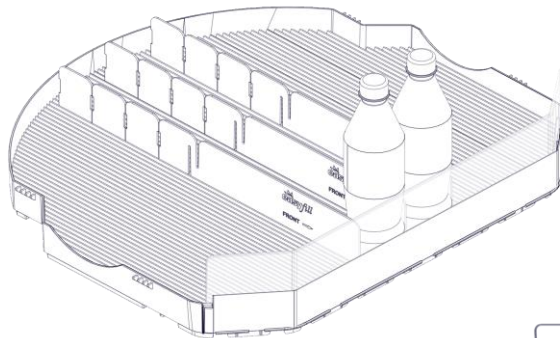

Installation BOTTOM PART

Installation TOP PART

Installation TOP PART

Installation SIDE PROFILES

Installation SIDE PROFILES

L/R

Installation UNI Shelf

Installation UNI Shelf

2x

2x

1

2

3

4

5

5, **7**, 9, 11

7 x 0,7 L

Ø 73 mm

2x

2x

1

2

3

4