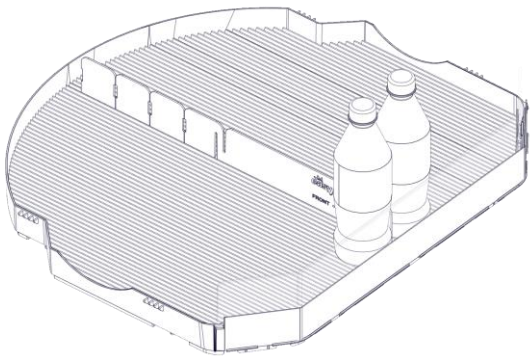

Installation BOTTOM PART

Installation TOP PART

Installation TOP PART

Installation SIDE PROFILES

Installation SIDE PROFILES

L/R

Installation UNI Shelf

Installation UNI Shelf

2x

2x

1

2

3

4

5

5, **7**, 9, 11

7 x 0,7 L

Ø 73 mm

2x

2x

1

2

3

4