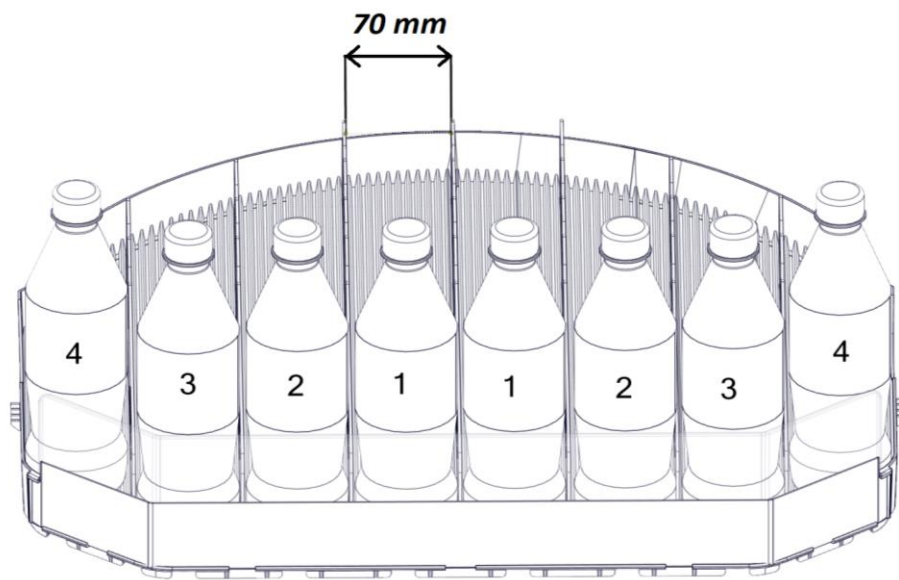

Installation BOTTOM PART

Installation TOP PART

Installation TOP PART

Installation SIDE PROFILES

Installation SIDE PROFILES

L/R

Installation UNI Shelf

Installation UNI Shelf

Installation UNI Shelf

Installation UNI Shelf

Installation UNI Shelf

INSTALLATION USER MANUAL OF UNI SHELF 70

INSTALLATION OF UNI SHELF 70

6, **8**, 10, 12

8 x 0,5 L

\varnothing 65 mm

2x

2x

1

2

3

4

5

5, **7**, 9, 11

7 x 0,7 L

Ø 73 mm

2x

2x

1

2

3

4