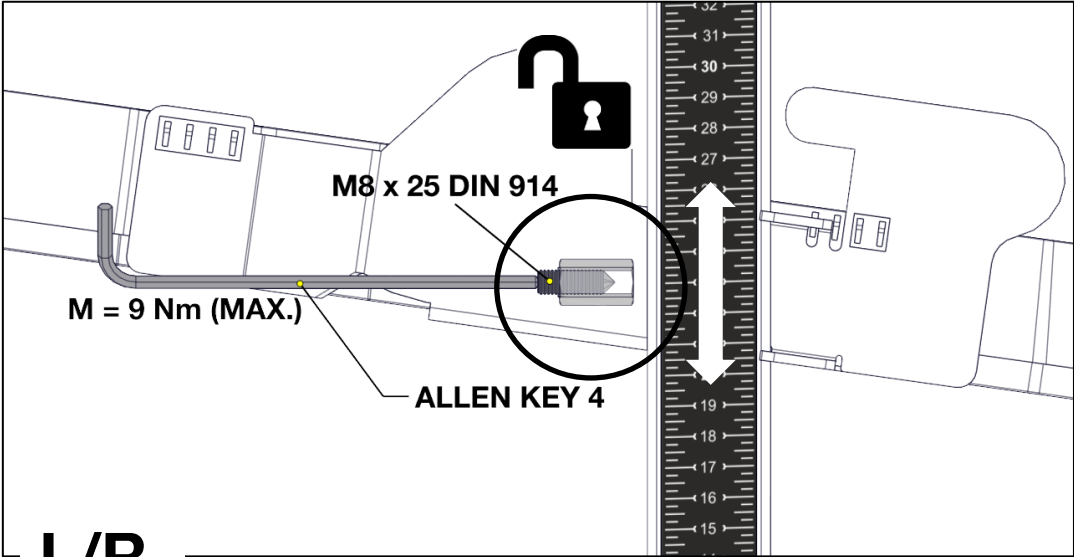

Installation UNI Shelf