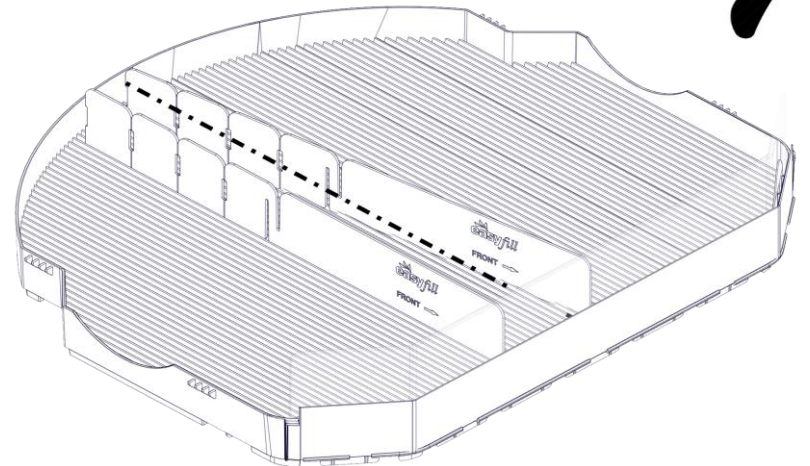

Installation BOTTOM PART

Installation TOP PART

Installation TOP PART

Installation SIDE PROFILES

Installation SIDE PROFILES

L/R

Installation UNI Shelf

Installation UNI Shelf

Installation UNI Shelf

Installation UNI Shelf

Installation UNI Shelf

INSTALLATION USER MANUAL OF UNI SHELF 70

INSTALLATION OF UNI SHELF 70

6, **8**, 10, 12

8 x 0,5 L

\varnothing 65 mm

2x

2x

1

2

3

4

5

5, **7**, 9, 11