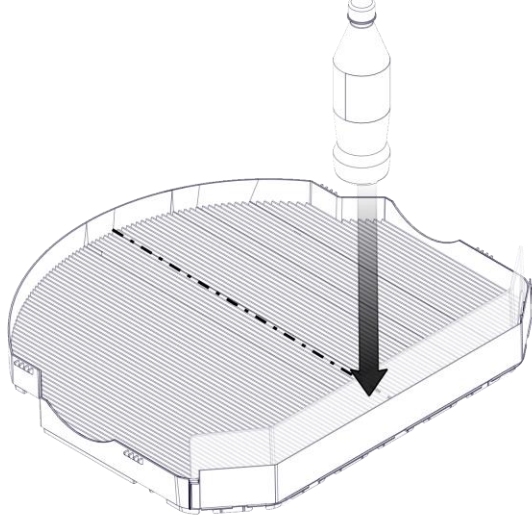

2x

2x

1

2

3

4

5

7, 9, **11**, 13

11 x 0,5 L

Ø 65 mm

4x

2x

2x

2x

1

2

3

4

5

6

10x

INSTALLATION USER MANUAL OF BEVERAGE 90 SHELF

INSTALLATION OF BEVERAGE 90 SHELF

1