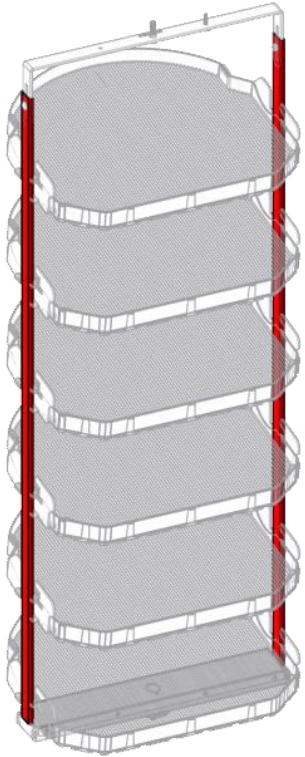

wrench 17

level

hammer

Loctite Super Glue

ratchet wrench extension + wrench socket 17

ratchet

0123-50000-0

Installation BOTTOM PART

Installation BOTTOM PART

Installation TOP PART

Installation TOP PART

Installation SIDE PROFILES

Installation SIDE PROFILES

L/R

Installation UNI Shelf

Installation UNI Shelf

Installation UNI Shelf

Installation UNI Shelf

Installation UNI Shelf

INSTALLATION USER MANUAL OF UNI SHELF 70

INSTALLATION OF UNI SHELF 70

6, **8**, 10, 12

8 x 0,5 L

\varnothing 65 mm

2x

2x

1

2

3

4

5

5, **7**, 9, 11