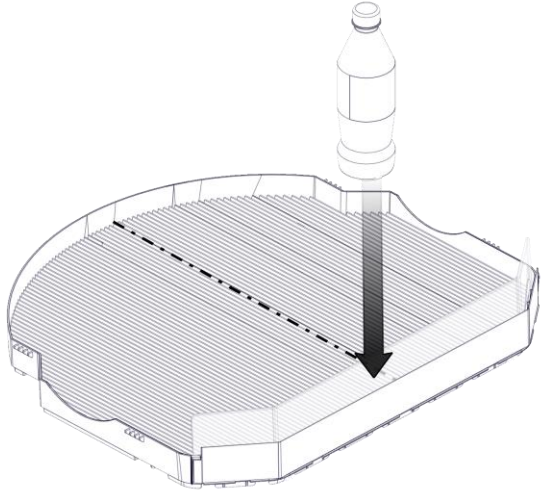

Installation BOTTOM PART

Installation TOP PART

Installation TOP PART

Installation SIDE PROFILES

Installation SIDE PROFILES

L/R

Installation UNI Shelf

Installation UNI Shelf

2x

2x

1

2

3

4

5

5, **7**, 9, 11

7 x 0,7 L

Ø 73 mm

2x

2x

1

2

3

4

5

6

INSTALLATION USER MANUAL OF UNI SHELF 90

INSTALLATION OF UNI SHELF 90

6, 8, **10**, 12

10 x

3x

2x