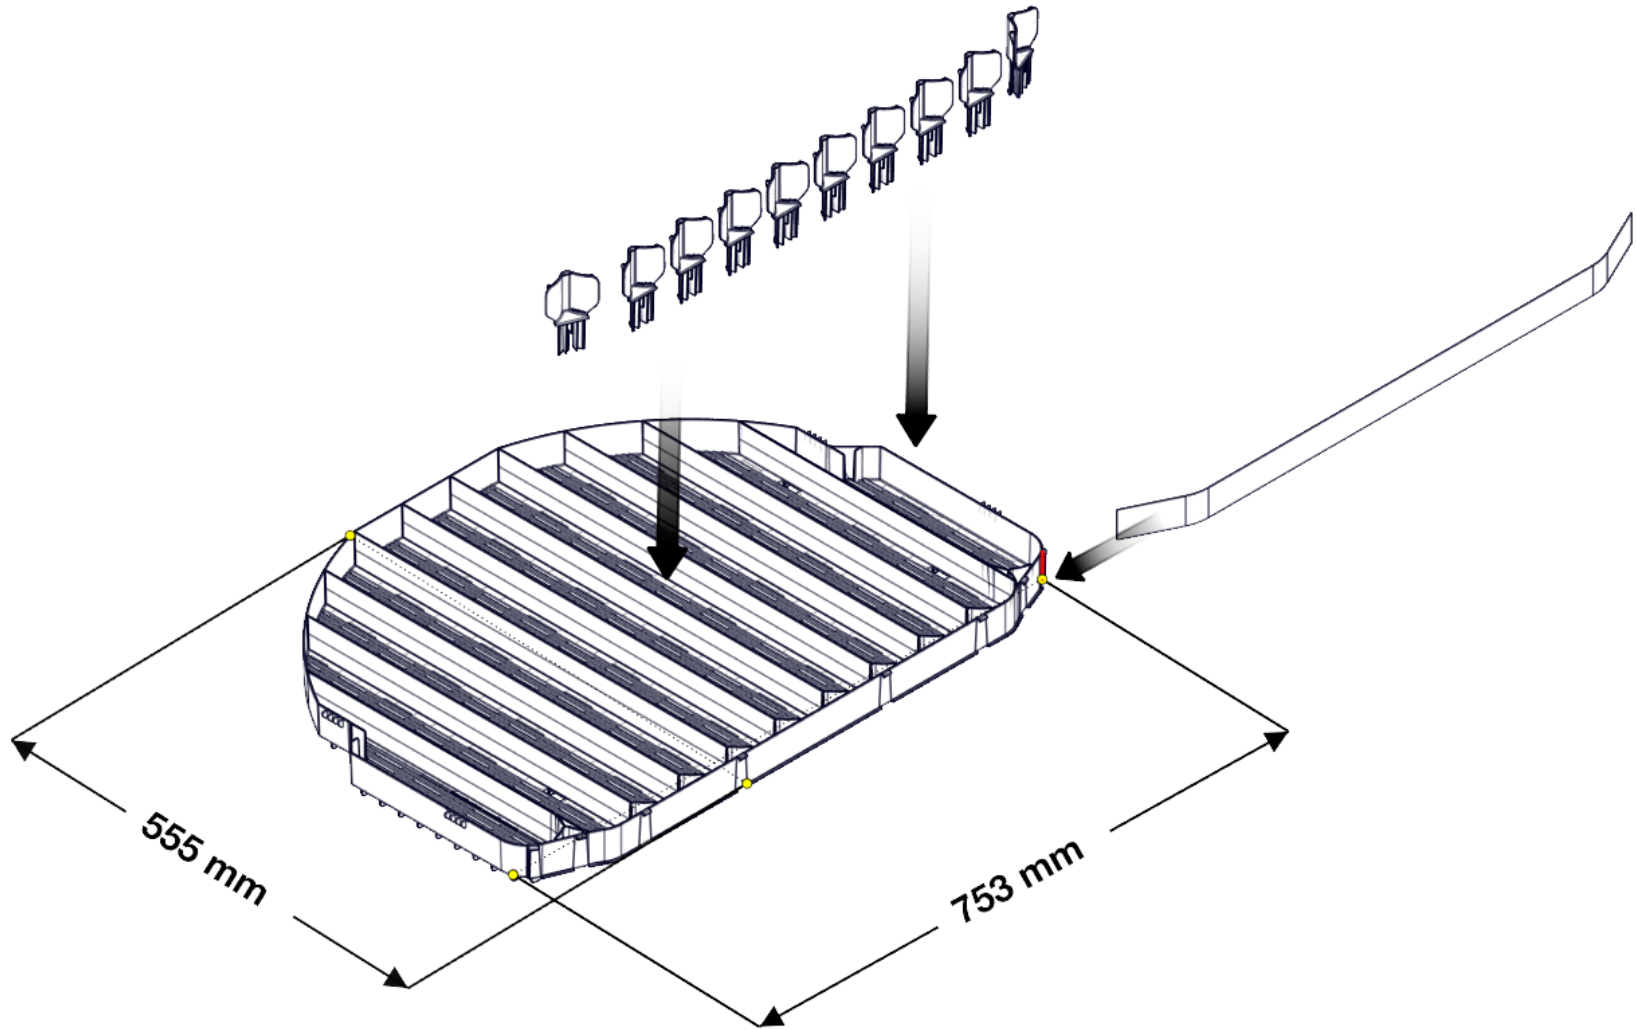

3

4

5

6

10x

INSTALLATION USER MANUAL OF BEVERAGE 90 SHELF

INSTALLATION OF BEVERAGE 90 SHELF

1

 = 10x

2

3

CLEANING THE SHELF

1

2

Thanks!
www.easyfill.se

ALL PICTURES SHOWN ARE FOR ILLUSTRATION PURPOSE ONLY.
ACTUAL PRODUCT MAY VARY DUE TO PRODUCT ENHANCEMENT.
ALL CHANGES ARE RESERVED BY EASYFILL.