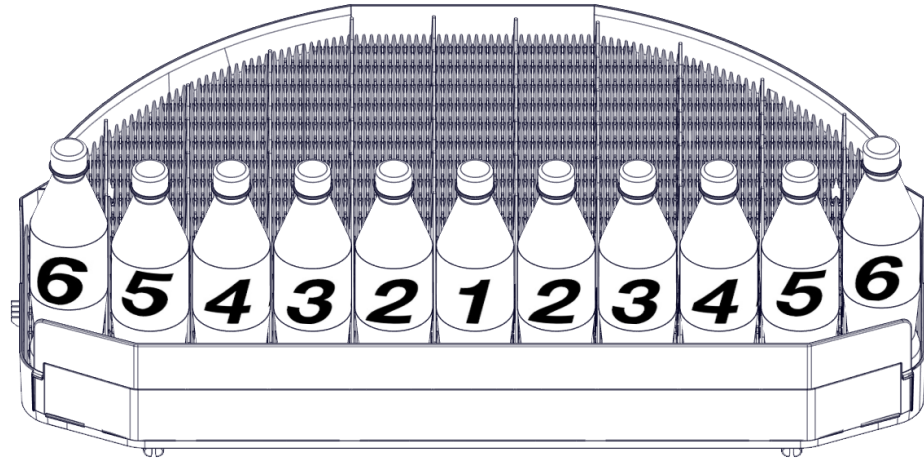

7 x 0,7 L

Ø 73 mm

2x

2x

1

2

3

4

5

6

INSTALLATION USER MANUAL OF UNI SHELF 90

INSTALLATION OF UNI SHELF 90

6, 8, **10**, 12

10 x

3x

2x

2x

2x

1

2

3

4

5

7, 9, **11**, 13

11 x 0,5 L

Ø 65 mm

4x

2x

2x

2x

1

2