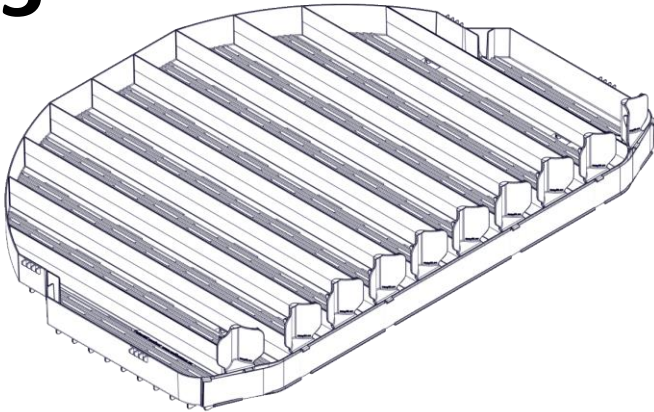

3

4

5

6

10x

INSTALLATION USER MANUAL OF BEVERAGE 90 SHELF

INSTALLATION OF BEVERAGE 90 SHELF

1

 = 10x

2

3

CLEANING THE SHELF

1

2

Thanks!
www.easyfill.se

ALL PICTURES SHOWN ARE FOR ILLUSTRATION PURPOSE ONLY.
ACTUAL PRODUCT MAY VARY DUE TO PRODUCT ENHANCEMENT.
ALL CHANGES ARE RESERVED BY EASYFILL.