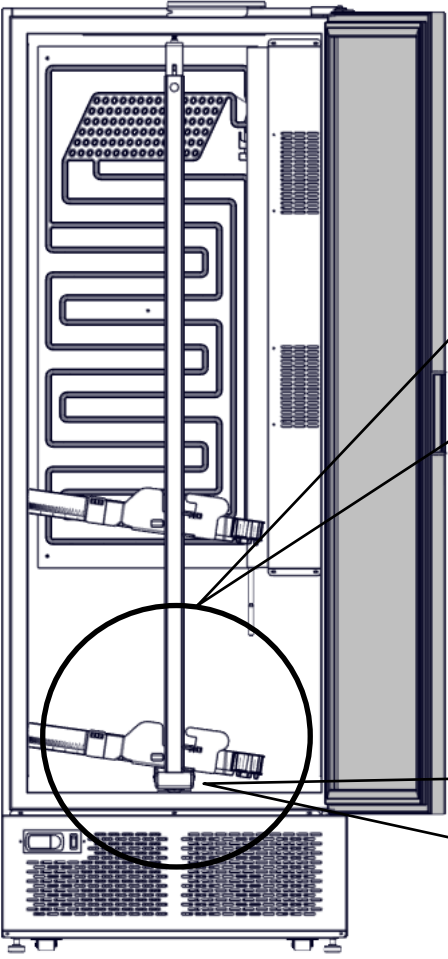

Installation UNI Shelf