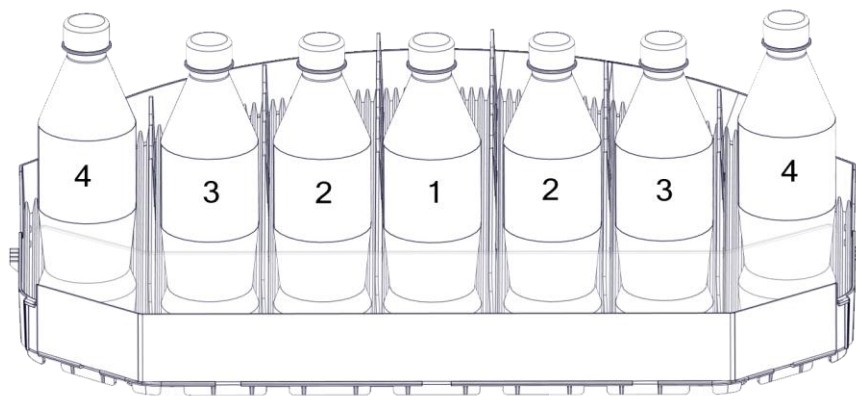

Installation BOTTOM PART

Installation TOP PART

Installation TOP PART

Installation SIDE PROFILES

Installation SIDE PROFILES

L/R

Installation UNI Shelf

Installation UNI Shelf

Installation UNI Shelf

Installation UNI Shelf

Installation UNI Shelf

INSTALLATION USER MANUAL OF UNI SHELF 70

INSTALLATION OF UNI SHELF 70

6, **8**, 10, 12

8 x 0,5 L

\varnothing 65 mm

2x

2x

1

2

3

4

5

5, **7**, 9, 11

7 x 0,7 L

Ø 73 mm

2x

2x

1

2

3

4