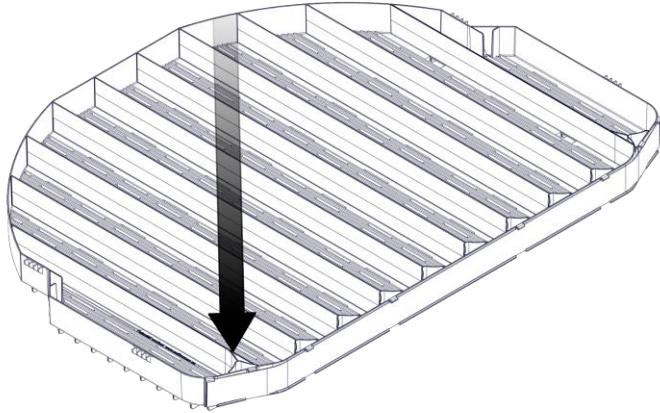

3

4

5

6

10x

INSTALLATION USER MANUAL OF BEVERAGE 90 SHELF

INSTALLATION OF BEVERAGE 90 SHELF

1

 = 10x

2

3

CLEANING THE SHELF

1

2

Thanks!
www.easyfill.se

ALL PICTURES SHOWN ARE FOR ILLUSTRATION PURPOSE ONLY.
ACTUAL PRODUCT MAY VARY DUE TO PRODUCT ENHANCEMENT.
ALL CHANGES ARE RESERVED BY EASYFILL.