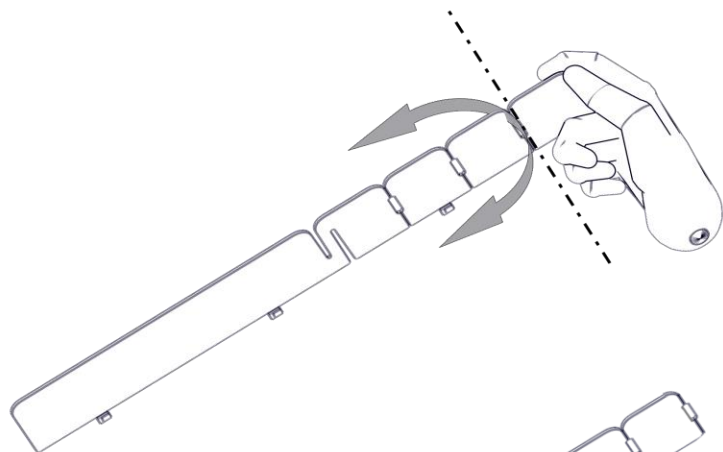

Installation BOTTOM PART

Installation TOP PART

Installation TOP PART

Installation SIDE PROFILES

Installation SIDE PROFILES

L/R

Installation UNI Shelf

Installation UNI Shelf

2x

2x

1

2

3

4

5

5, **7**, 9, 11

7 x 0,7 L

Ø 73 mm

2x

2x

1

2

3

4