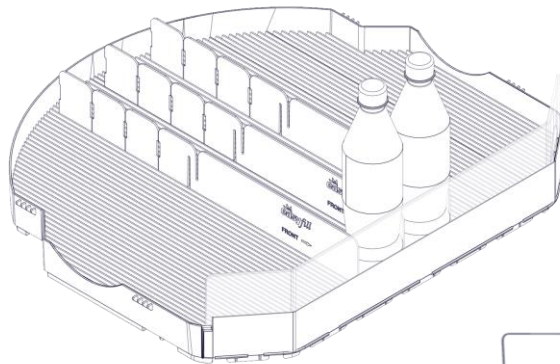

5

6

INSTALLATION USER MANUAL OF UNI SHELF 90

INSTALLATION OF UNI SHELF 90

6, 8, **10**, 12

10 x

3x

2x

2x

2x

1

2

3

4

5

7, 9, **11**, 13

11 x 0,5 L

Ø 65 mm

4x

2x

2x

2x

1

2