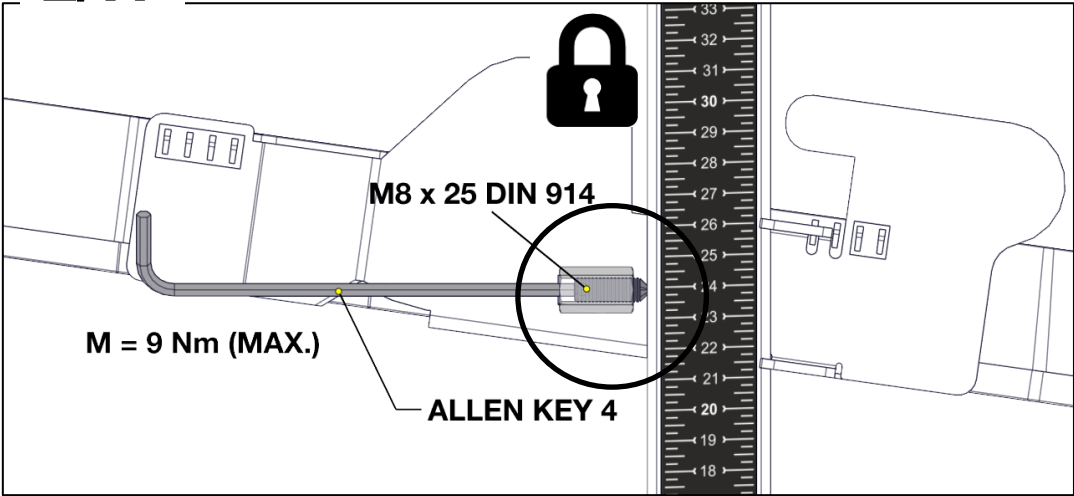

wrench 17

level

hammer

Loctite Super Glue

ratchet wrench extension + wrench socket 17

ratchet

0123-50000-0

Installation BOTTOM PART

Installation BOTTOM PART

Installation TOP PART

Installation TOP PART

Installation SIDE PROFILES

Installation SIDE PROFILES

L/R

Installation UNI Shelf

Installation UNI Shelf

Installation UNI Shelf

Installation UNI Shelf

Installation UNI Shelf

INSTALLATION USER MANUAL OF UNI SHELF 70

INSTALLATION OF UNI SHELF 70

6, **8**, 10, 12

8 x 0,5 L

\varnothing 65 mm