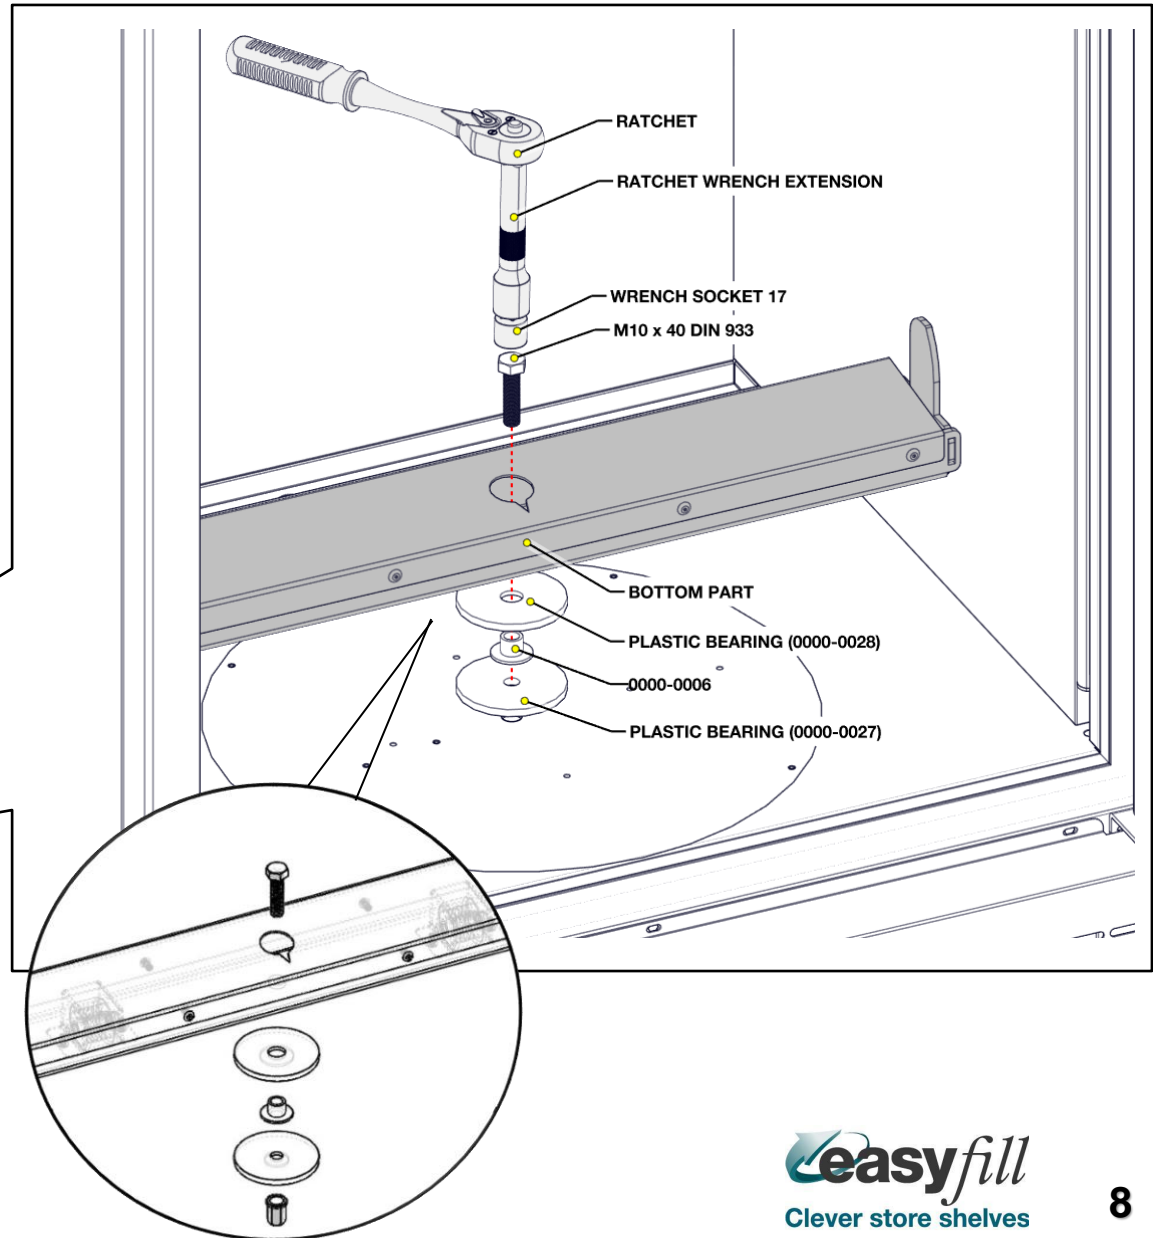

wrench 17

level

hammer

Loctite Super Glue

ratchet wrench extension + wrench socket 17

ratchet

0123-50000-0

Installation BOTTOM PART

Installation BOTTOM PART

Installation TOP PART

Installation TOP PART

Installation SIDE PROFILES

Installation SIDE PROFILES

L/R

Installation UNI Shelf

Installation UNI Shelf