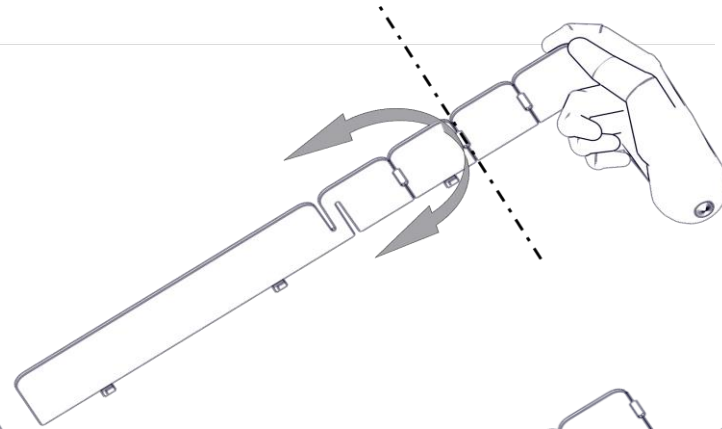

6, **8**, 10, 12

8 x 0,5 L

$\varnothing$ 65 mm

2x

2x