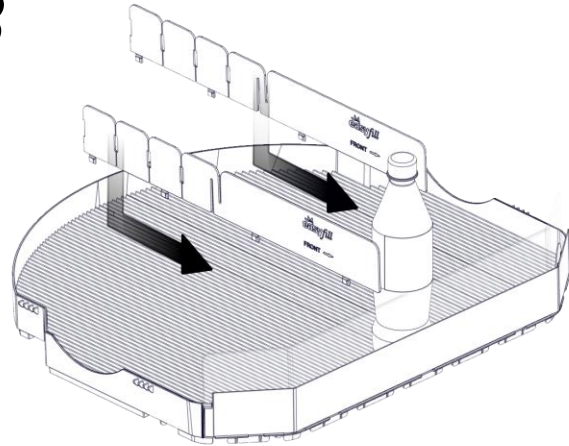

2x

2x

1

2

3

4

5

7, 9, **11**, 13

11 x 0,5 L

Ø 65 mm

4x

2x

2x

2x

1

2

3

4

5

6

10x

INSTALLATION USER MANUAL OF BEVERAGE 90 SHELF

INSTALLATION OF BEVERAGE 90 SHELF

1

 = 10x

2

3

CLEANING THE SHELF

1

2

Thanks!
www.easyfill.se

ALL PICTURES SHOWN ARE FOR ILLUSTRATION PURPOSE ONLY.
ACTUAL PRODUCT MAY VARY DUE TO PRODUCT ENHANCEMENT.
ALL CHANGES ARE RESERVED BY EASYFILL.