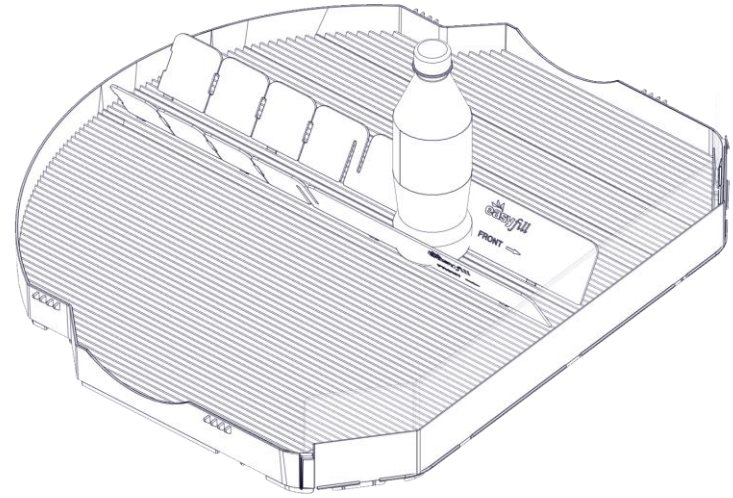

Installation BOTTOM PART

Installation TOP PART

Installation TOP PART

Installation SIDE PROFILES

Installation SIDE PROFILES

L/R

Installation UNI Shelf

Installation UNI Shelf

Installation UNI Shelf

Installation UNI Shelf

Installation UNI Shelf

INSTALLATION USER MANUAL OF UNI SHELF 70

INSTALLATION OF UNI SHELF 70

6, **8**, 10, 12

8 x 0,5 L

\varnothing 65 mm

2x

2x

1

2

3

4

5

5, **7**, 9, 11

7 x 0,7 L

Ø 73 mm

2x

2x

1

2

3

4