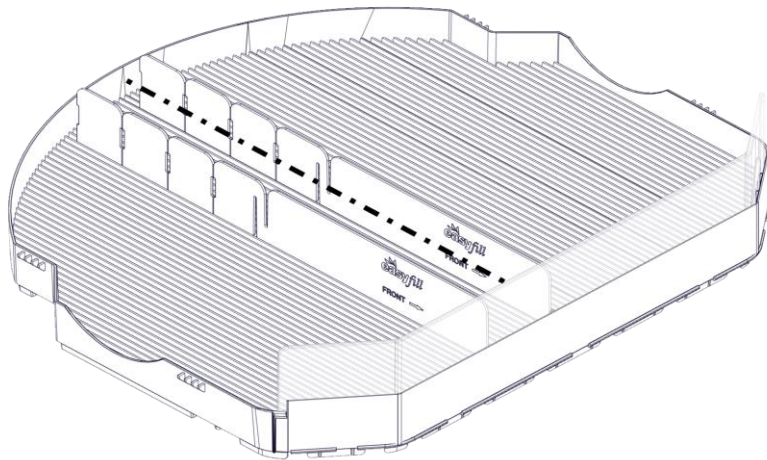

Installation BOTTOM PART

Installation TOP PART

Installation TOP PART

Installation SIDE PROFILES

Installation SIDE PROFILES

L/R

Installation UNI Shelf

Installation UNI Shelf

Installation UNI Shelf

Installation UNI Shelf

Installation UNI Shelf

INSTALLATION USER MANUAL OF UNI SHELF 70

INSTALLATION OF UNI SHELF 70

6, **8**, 10, 12

8 x 0,5 L

\varnothing 65 mm

2x

2x

1

2

3

4

5

5, **7**, 9, 11

7 x 0,7 L

Ø 73 mm

2x

2x

1

2

3

4