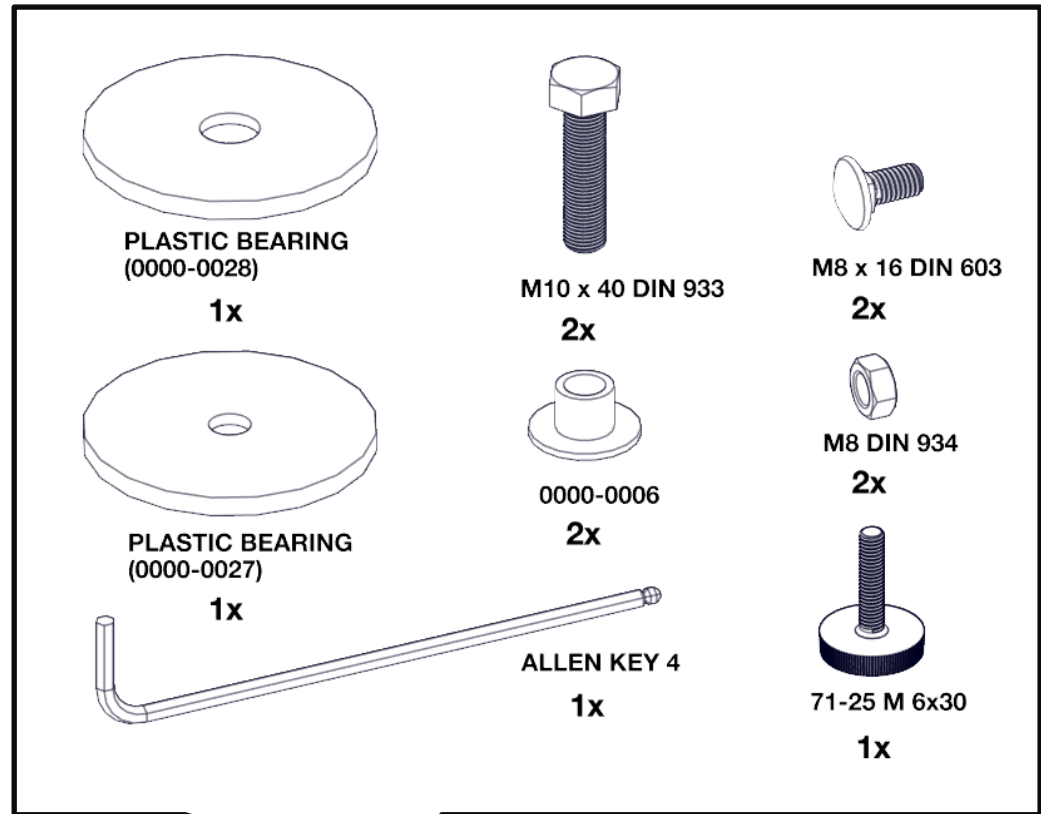

wrench 17

level

hammer

Loctite Super Glue

ratchet wrench extension + wrench socket 17

ratchet

0123-50000-0

Installation BOTTOM PART

Installation BOTTOM PART

Installation TOP PART

Installation TOP PART

Installation SIDE PROFILES

Installation SIDE PROFILES

L/R

Installation UNI Shelf

Installation UNI Shelf