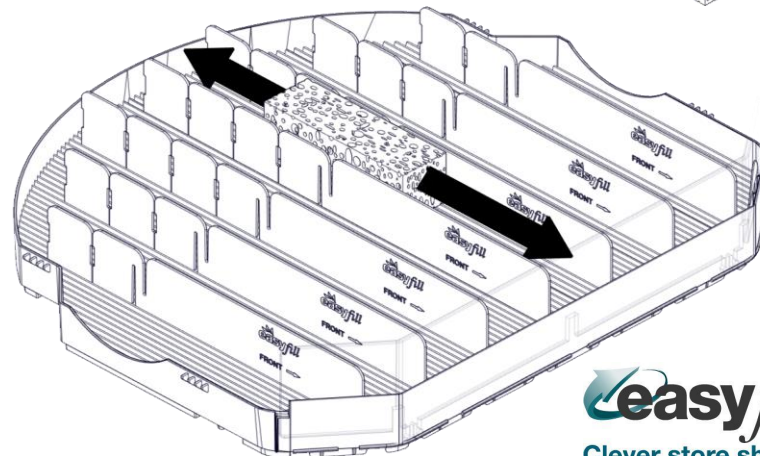

3

4

5

6

10x

INSTALLATION USER MANUAL OF BEVERAGE 90 SHELF

INSTALLATION OF BEVERAGE 90 SHELF

1

 = 10x

2

3

CLEANING THE SHELF

1

2

Thanks!
www.easyfill.se

ALL PICTURES SHOWN ARE FOR ILLUSTRATION PURPOSE ONLY.
ACTUAL PRODUCT MAY VARY DUE TO PRODUCT ENHANCEMENT.
ALL CHANGES ARE RESERVED BY EASYFILL.