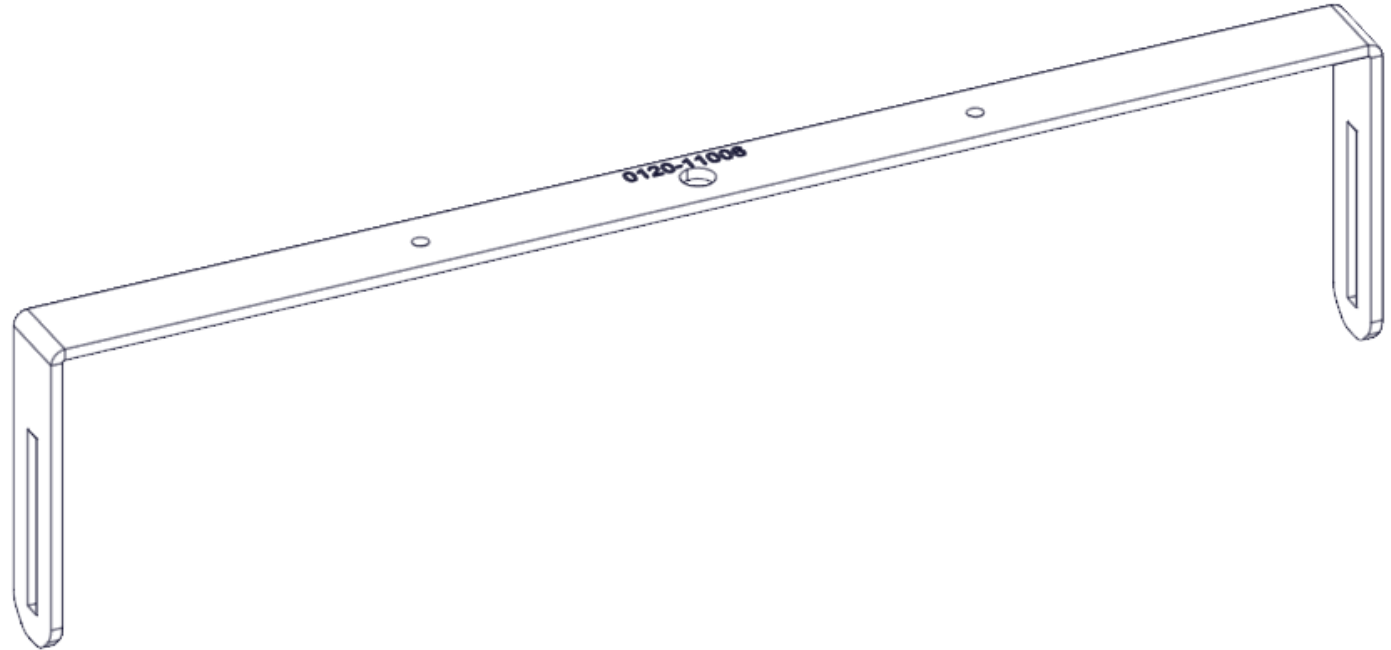

wrench 17

level

hammer

Loctite Super Glue

ratchet wrench extension + wrench socket 17

ratchet

0123-50000-0

Installation BOTTOM PART

Installation BOTTOM PART

Installation TOP PART

Installation TOP PART

Installation SIDE PROFILES

Installation SIDE PROFILES

L/R

Installation UNI Shelf

Installation UNI Shelf