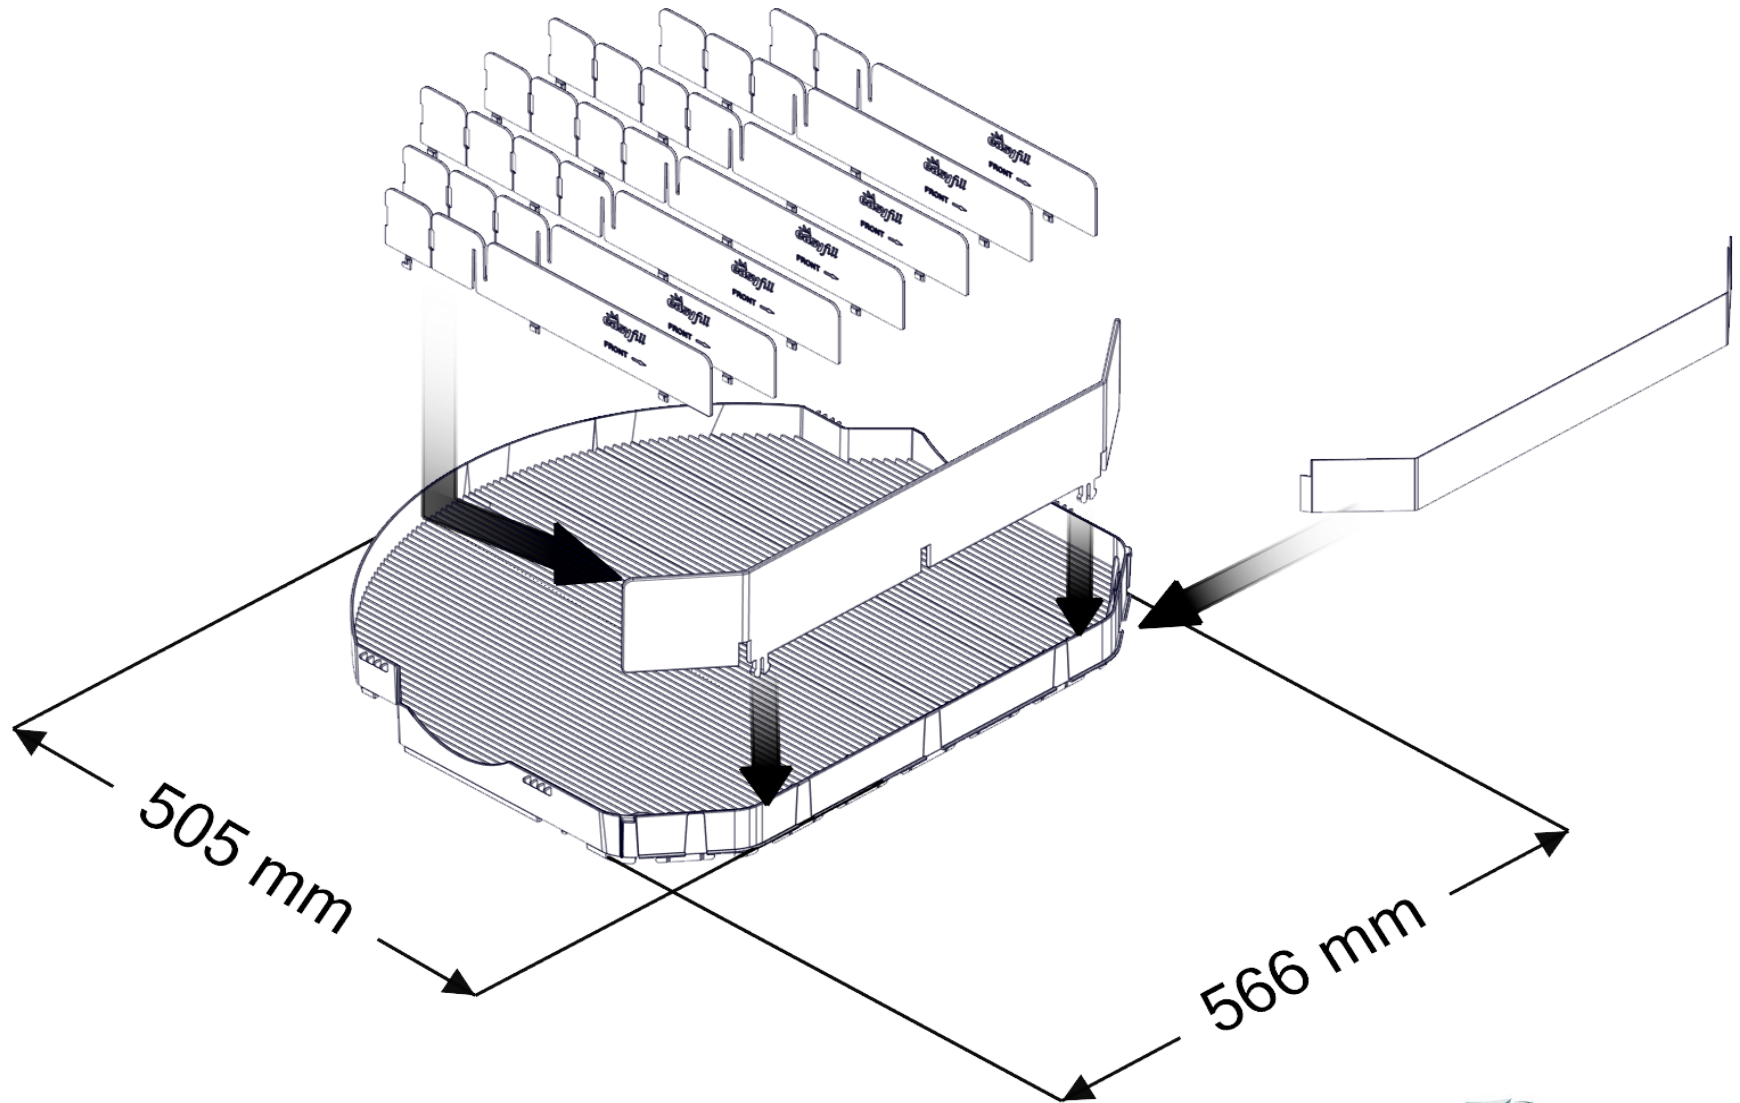

Installation BOTTOM PART

Installation TOP PART

Installation TOP PART

Installation SIDE PROFILES

Installation SIDE PROFILES

L/R

Installation UNI Shelf

Installation UNI Shelf

Installation UNI Shelf

Installation UNI Shelf

Installation UNI Shelf

INSTALLATION USER MANUAL OF UNI SHELF 70

INSTALLATION OF UNI SHELF 70

6, **8**, 10, 12

8 x 0,5 L

\varnothing 65 mm

2x

2x

1

2

3

4

5

5, **7**, 9, 11

7 x 0,7 L

Ø 73 mm

2x

2x

1

2

3

4