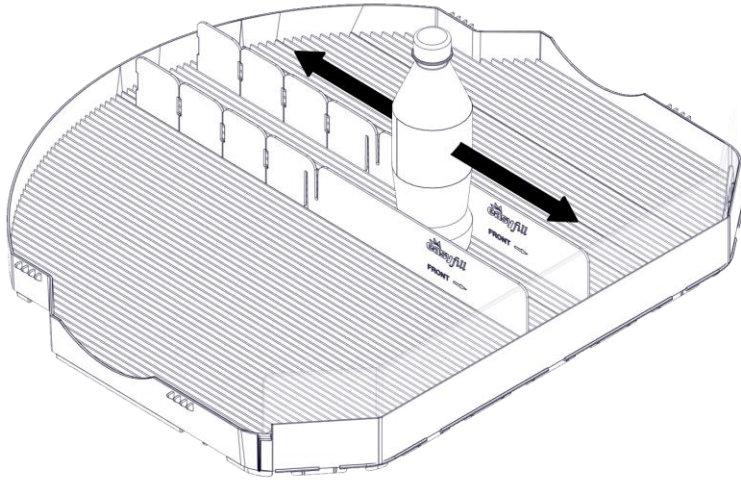

Installation BOTTOM PART

Installation TOP PART

Installation TOP PART

Installation SIDE PROFILES

Installation SIDE PROFILES

L/R

Installation UNI Shelf

Installation UNI Shelf

Installation UNI Shelf

Installation UNI Shelf

Installation UNI Shelf

INSTALLATION USER MANUAL OF UNI SHELF 70

INSTALLATION OF UNI SHELF 70

6, **8**, 10, 12

8 x 0,5 L

\varnothing 65 mm

2x

2x

1

2

3

4

5

5, **7**, 9, 11

7 x 0,7 L

Ø 73 mm

2x

2x

1

2

3

4