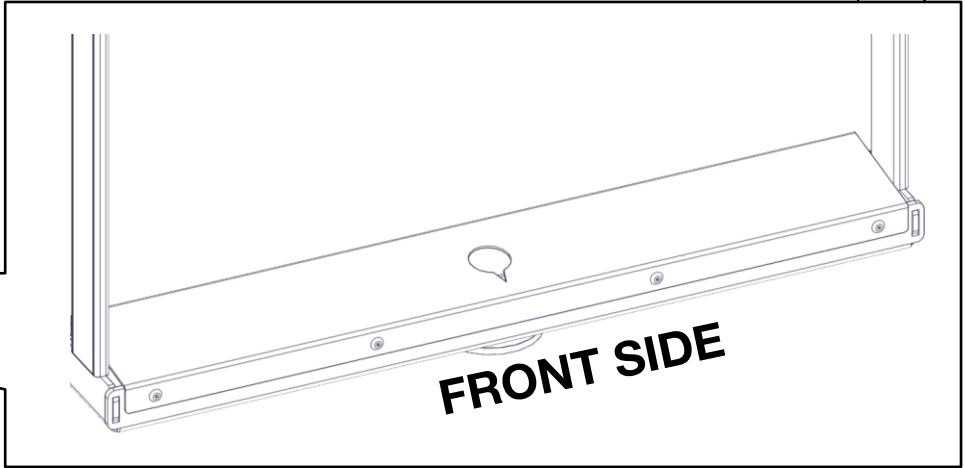

Installation BOTTOM PART

Installation TOP PART

Installation TOP PART

Installation SIDE PROFILES

Installation SIDE PROFILES

L/R

Installation UNI Shelf

Installation UNI Shelf

Installation UNI Shelf

Installation UNI Shelf

Installation UNI Shelf

INSTALLATION USER MANUAL OF UNI SHELF 70

INSTALLATION OF UNI SHELF 70

6, **8**, 10, 12

8 x 0,5 L

\varnothing 65 mm