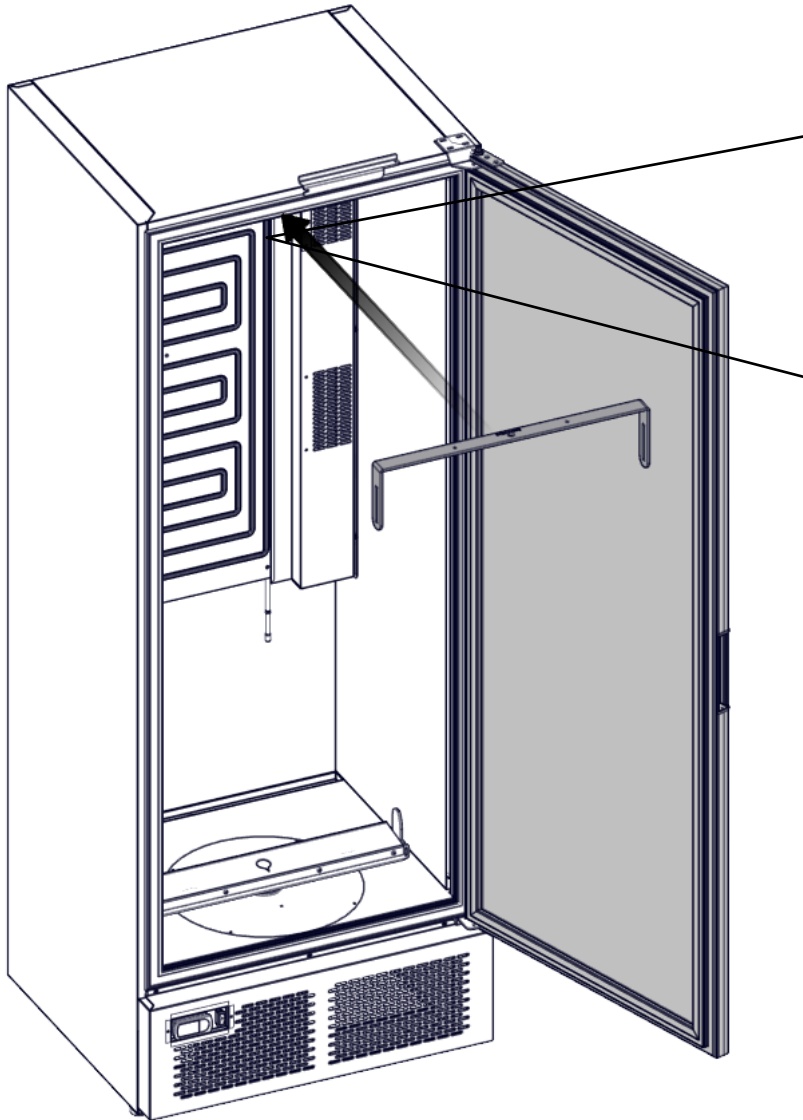

wrench 17

level

hammer

Loctite Super Glue

ratchet wrench extension + wrench socket 17

ratchet

0123-50000-0

Installation BOTTOM PART

Installation BOTTOM PART

Installation TOP PART

Installation TOP PART

Installation SIDE PROFILES

Installation SIDE PROFILES

L/R

Installation UNI Shelf

Installation UNI Shelf